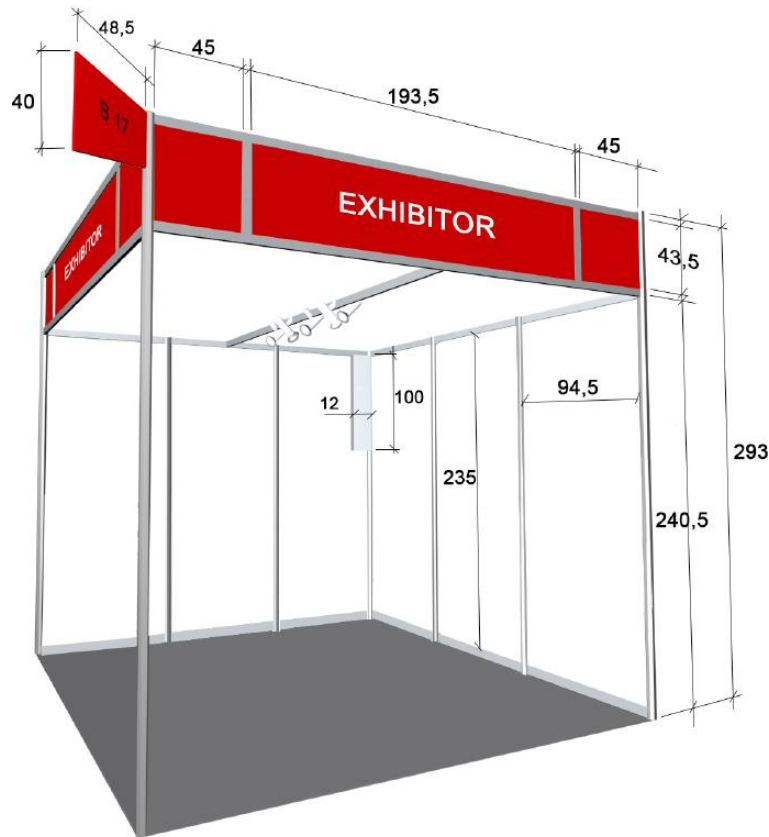

Shell Scheme & Furniture Packages

ibtm[®] WORLD

BARCELONA, SPAIN

27-29 NOVEMBER 2018

Shell Scheme Stands

ibtm® WORLD
BARCELONA, SPAIN
27-29 NOVEMBER 2018

Standard shell scheme

2.5m high modular shell scheme including:

- Grey carpet
- Fascia and name board
- 1 x 250w socket
- 2 x 100w spotlights

€ 106 per sqm + IVA 20%

Example of what was delivered in 2017

Designer Shell #1

Designer shell scheme 1

**3m high timber shell scheme
including:**

- Option to choose colour of stand to specified paint reference
- Velour Carpet – choice of colour available
- 1kw socket
- Spotlights (number subject to stand size)
- Acrylic name board

€ 209 per sqm + IVA 20%

LOUNGE STYLE - White

MEETING STYLE - Beech

BAR STYLE - Beech

LOUNGE STYLE - Beech

International Pavilion

ibtm® WORLD
BARCELONA, SPAIN
27-29 NOVEMBER 2018

International Pavilion Package

- ✓ 2m x 2m shell pod with carpet.
- ✓ 2.45m high back wall with printed graphic on back wall 200x245 cm/h
- ✓ 2.45m high x 1m wide dividing side wall
- ✓ 2 spotlights & 1 x 250w power socket on back wall
- ✓ Curved name board with standard black vinyl lettering of company name and stand number
- ✓ 1 white round table
- ✓ 3 white chairs
- ✓ 1 white lockable cupboard
- ✓ 1 diary
- ✓ Exhibitor indemnity
- ✓ All inclusive pavilion package for € 5,340